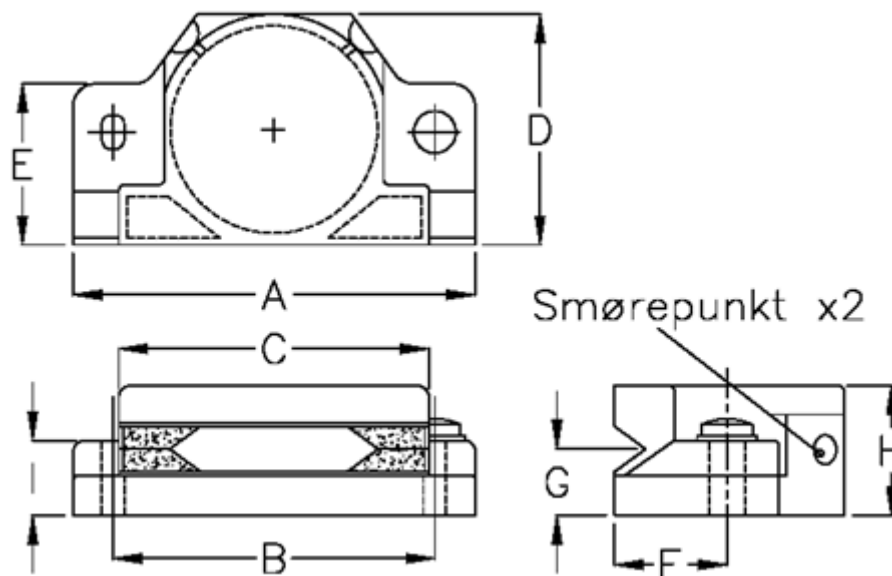

Article number: 05904134

Description: Hepco cap seal CS 34

## Measures

A = 70

B = 56.0

C = 54.0

D = 40.0

E = 28

F = 19.6

G = 11.50

H = 22.5

I = 13.0

Weight kg/1000 = 0.028